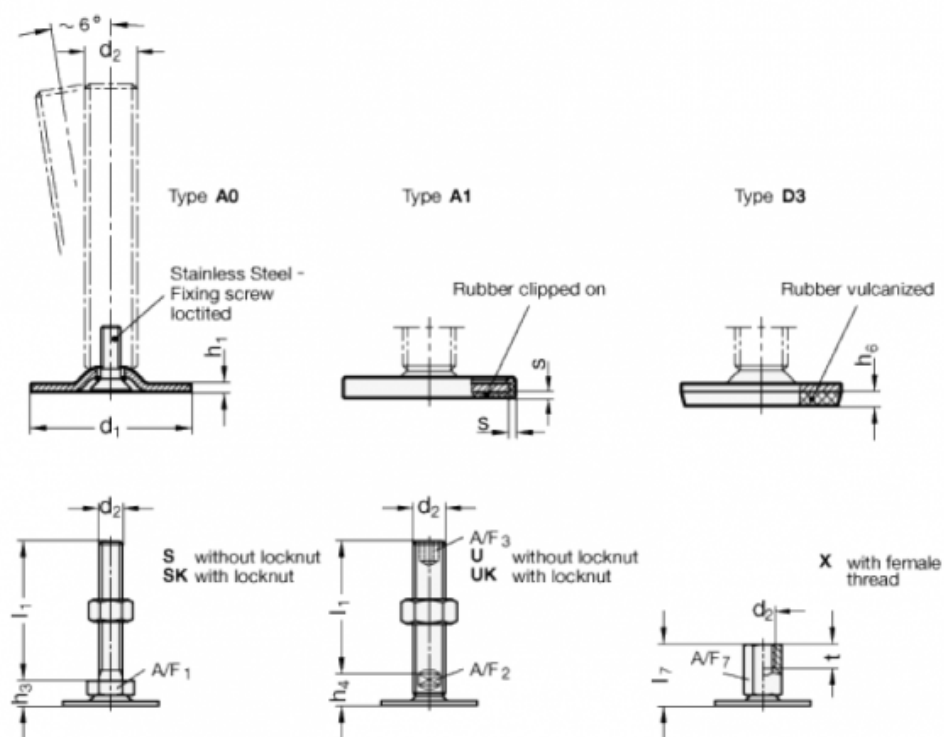

Article number: 204080M16125A1U

Description: E+G levelling foot
GN 40-80-M16-125-A1-U

Note: U Without nut, Hexagon socket at the top, Wrench flat at the bottom

Measures

A/F2 = 12

s = 2

A/F3 = 8

d1 = 80

d2 = M16

h1 = 3

h4 = 18

h6 =

l1 = 125